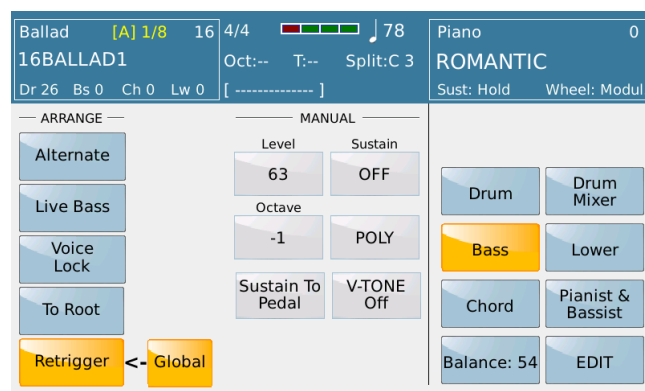

SD80 - Update 1.3.1

- **SEARCH:** in the Search menu (top of the display) the EXIT button with active Search behaves like DELETE It eliminates the last character entered in the search.
- **DISK EDIT:** selected Files [----] implemented display field (top left) where before a maximum of 999 files were displayed
- **PIANIST:** in PIANIST AUTO mode and if Sustain Pedal is = On now the pedal freezes the chord. To back on the previous operation set Sustain Pedal to = Off.
- **STYLE:**
 - Bass Retrigger and Global retrigger inserted (Menu View → Bass).

In the case where Global Retrigger is set, the bass retrigger is set to all styles. The registration is out of the Global Retrigger manage.

Global Retrigger can be saved on custom startups.

- Fixed Chord recognition error; in parallel mode the minor was recognized as 6th
- Style FOX_COUNTRY fixed.
- **LYRIC TEXT:** inserted in the Karaoke menu -> FONT the possibility to choose the maximum number of characters for each line of text. The range is from 30 to 50. Can be saved on Custom Startup Default value: 30.

- **REGISTRATION:** modified the behavior of the registration which highlighted the style "style_temp" name on the display. Now highlight the name of the original style (style that is copied into it). NOTE: Applies only on the new created registration.
- Corrected **AUTOPLAY** in the Playlist.
- Optimized management of **FONT** (and multispace).
- **TEXT:** set a "fixed" value for displaying and manage on monospace Font for the lines in the TXT format.