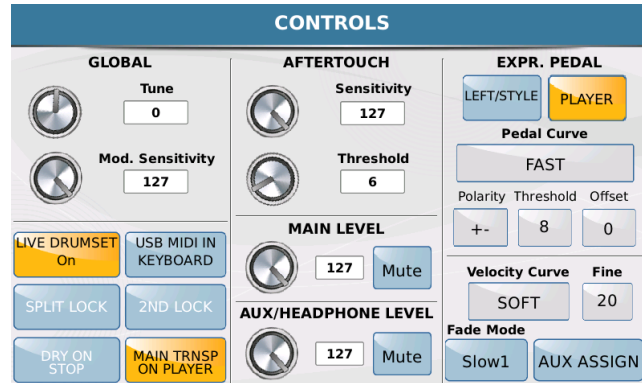

- **FADE:** inserted MENU → CONTROLS → Fade Mode function that sets different fading speeds, Normal, Slow1, Slow2, Fast1, Fast2. Can be saved on Custom start up.

- **HARMONY:** HARMONY LED was not updated in the registrations.
- **PIANIST auto:** Fixed Error on fast changing Chord from C and D min.
- **VOICE EDIT:** voice edit volume 2nd voice corrected. The volume was not updated in real time.
- **FOOTSWITCH:**
  - Voice Select: added the possibility to recall the 5 sounds of Voice Select using the Pedal FS6 or 13.
  - Fixed Autorepeat Fill 1,2,3,4 on Footswitch in Styles.
- **FADE:** fixed the Fade Function which did not act on the 2nd voice.
- **RECORD AUDIO:** recording time is now related of size available on internal media. (max. 30 minutes).
- **REINTRO:** fixed some synchronism problems in the styles.
- **PLAYER:**
  - Improved feature of the PLAYER2 / STYLE.
  - RPN management improved.
  - Optimized slider volume management.
- **METRONOMO:** click Solo Mode the microphone could be heard ONLY in the headphones.
- **ACCORDION STYLE:** mode with Bass To Chord = OFF and implemented new chord recognition: 6, 7+, min9, 7 + / 9, sus7, 7/9, min6, min7, semidim, min7 + / 9, 7 / 9b, 7 + / 5 +, 11, 9/11 # / 13.
- **DISPLAY:** the Right Volume received by midi was not updated on the display.
- **XFADE:** in Xfade Mode if I started an Mp3 or Wav with an associated pdf while playing a midi file the pdf disappeared from the display after some time (when the midi file was stopped).