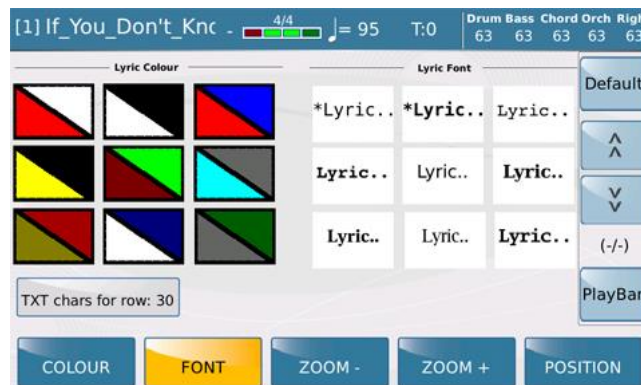

SD80 - Update 1.3.1

- **SEARCH:** in the Search menu (top of the display) the EXIT button with active Search behaves like DELETE It eliminates the last character entered in the search.
- **DISK EDIT:** selected Files [----] implemented display field (top left) where before a maximum of 999 files were displayed
- **PIANIST:** in PIANIST AUTO mode and if Sustain Pedal is = On now the pedal freezes the chord. To back on the previous operation set Sustain Pedal to = Off.
- **STYLE:**
 - Bass Retrigger and Global retrigger inserted (Menu View → Bass).

In the case where Global Retrigger is set, the bass retrigger is set to all styles. The registration is out of the Global Retrigger manage.

Global Retrigger can be saved on custom startups.

- Fixed Chord recognition error; in parallel mode the minor was recognized as 6th
- Style FOX_COUNTRY fixed.
- **LYRIC TEXT:** inserted in the Karaoke menu -> FONT the possibility to choose the maximum number of characters for each line of text. The range is from 30 to 50. Can be saved on Custom Startup Default value: 30.

- **REGISTRATION:** modified the behavior of the registration which highlighted the style "style_temp" name on the display. Now highlight the name of the original style (style that is copied into it). NOTE: Applies only on the new created registration.
- Corrected **AUTOPLAY** in the Playlist.
- Optimized management of **FONT** (and multispace).
- **TEXT:** set a "fixed" value for displaying and manage on monospace Font for the lines in the TXT format.