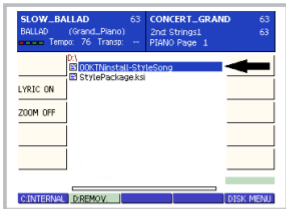

For all models of the AUDYA series (AUDYA - AUDYA4 - AUDYA5 - AUDYA8) with the 2010-2011 Upgrade and the Operating System 4.2B or superior already installed:

1. Insert the pen drive into the most external USB socket on the left side (Fig. 6).
2. Press the DISK button (Fig. 7).
3. Press the USER 2/7 (D:REMOV) button (Fig. 8).
4. Select the 00KTNinstall-StyleSong file (Fig. 9).
5. Press the ENTER button (Fig. 10).

Fig. 6

Fig. 7

Fig. 8

Fig. 9

Fig. 10

The keyboard installs all files that are necessary and at the end of the procedure, the instrument goes back to the window shown in Fig. 9. To go back to the main page (Fig. 13), press the USER 1/6 (C:INTERNAL) button (Fig. 11) and then the DISK button (Fig. 12). Now you can remove the USB Pen Drive.