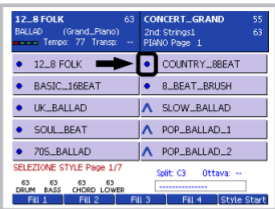

Fig. 1

Fig. 2

How to check if the **STYLES & SOUND 2011 Upgrade** is installed on any model of the **AUDYA** series.

- Select the rhythms group "BALLAD" (Fig. 3).
- If on the display there are rhythms with a blue ball (●) prima del nome (Fig. 4), the required upgrade is already installed.

Fig. 3

Fig. 4

- Otherwise the complete package must be installed and not only the Operating System 4.2B

How to check which **Operating System** is installed on the instrument

For all models of the Audya series, proceed as follows:

- Switch the instrument off and on.
- The version of the Operating System is shown in the right lower area of the display during the initialization phase (Fig. 5).

Fig. 5

HOW TO INSTALL THE SONG STYLES

The complete installation of the Song & Styles requires about 1 minute.