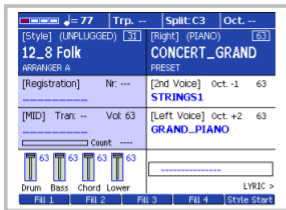

Fig. 11

Fig. 12

Fig. 13

The new Song Styles can be easily found: they are all on the top of the first pages of the group USER STYLE / UNPLUGGED (Fig. 14) and have a blue ball (●) before their name (Fig. 15).