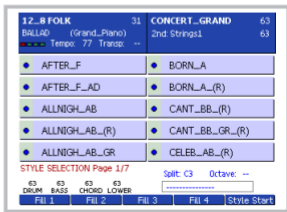

Fig. 11

Fig. 12

Fig. 13

The new Song Styles can be easily found: they are all on the top of the first pages of the group USER STYLE / UNPLUGGED (Fig. 14) and have a blue ball (●) before their name (Fig. 15).

Fig. 14

Fig. 15

LIST OF THE SONG STYLES

Before listing the available Song Styles, we would like to give a short explanation of the abbreviations used in the titles, for their easier understanding.

LEGEND:

The Song Styles have names such as:

Name - Pitch - Drum type (Groove=GR, Audio Drum=AD) and Riff (if present).

Esempio 1: **LADIES_Dbm_GR.pat**

LADIES	Dbm	GR
Song Style name	Pitch	Groove

Esempio 2: **YOUARE_F_(R).pat**