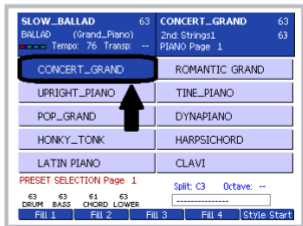

Fig. 1

Fig. 2

How to check if the **STYLES & SOUND 2011 Upgrade** is installed on any model of the **AUDYA** series.

- Select the rhythms group "BALLAD" (Fig. 3).
- If on the display there are rhythms with a blue ball (●) prima del nome (Fig. 4), the required upgrade is already installed.